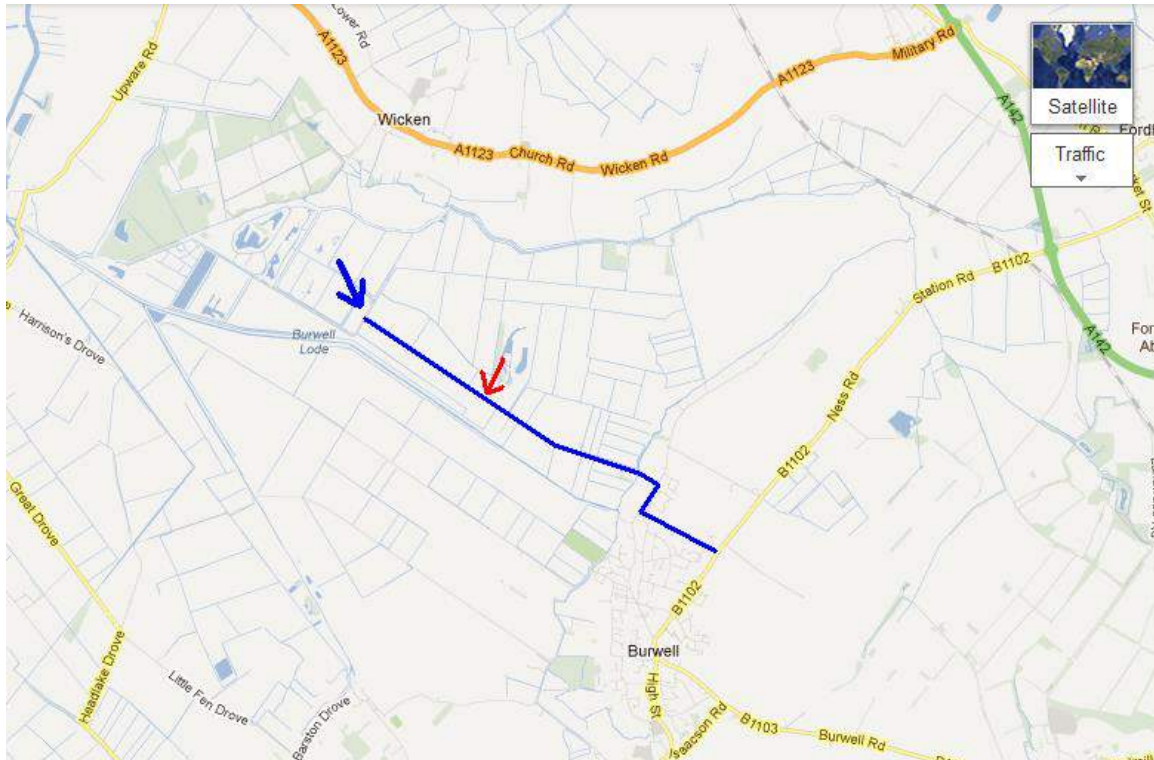

Prory Farm Emergency Action Plan

Site Contacts: John Hughes: 07818 011849 / 07929 569668
Martin Lester: 07824 695596
Carol Laidlaw: 07826 894894
Wicken Fen Visitor Centre: 01353 720274

Grid Reference: 565 693 (Blue Arrow)
Nearest Post Code CB25 OBW (Red Arrow)

LARGER MAP ON BACK OF PAPER

Keys:

Emergency Key is located in The Wicken Fen Visitor Centre Key Cabinet

Meeting Point for Emergency Services:

- From the B1102, turn West at Burwell onto Toyes Lane at the North end of the village.
- Follow to the end and turn right.
- Take the First Left onto Dyson's Drove, this turns into Factory Drove
- Continue along to its end and

Potential Helicopter Landing Site: 565 693 (In field next to Farm)

Nearest Accident and Emergency:

Addenbrookes Hospital,
Hills Rd,
Cambridge
CB2 0QQ
01223 245151

Satellite

Traffic

Priory Farm and grid reference 565 693

Post Code CB25 OBW